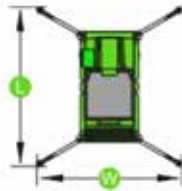

ECOLIFTGT 14-1200

S.W.L	136kg
Max.Occupants	1
H Max.Working Height	14.00m
H Max.Platform Height	12.00m
A Overall Length(Stowed)	1.45m
Overall Length(Tilted Back)	2.95m
B Overall Width	0.73m
H Overall Height(Stowed)	2.77m
Overall Height(Tilted Back)	1.95m
Outrigger Footprint(L / W)	1.92/2.16m
Platform Size(Length/Width C)	0.69m × 0.60m
Ground Clearance	0.06m
Lifting Motor(AC)	110/230VAC/1.5kW
Lifting Motor(DC)	12VDC/1.5kW
Up/Down Speed	62/46sec
Batteries	12V/85Ah
Integrated Charger	12V/15A
Tyres(Back Wheels)	8in
Tyres(Front Wheels)	5in
Weight(AC)	526kg
Weight(DC)	558kg