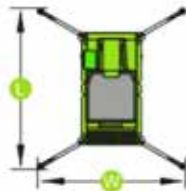

	<b>S.W.L</b>	125kg
	<b>Max. Occupants</b>	1
	<b>Working Height</b>	12.00m
	<b>Platform Floor Height</b>	10.00m
	<b>Overall Length</b>	1.42m
	<b>Overall Width</b>	0.78m
	<b>Overall Height</b>	1.93m
	<b>Outrigger Footprint (L/W)</b>	1.92m/1.84m
	<b>Platform Size (Length/Width/C)</b>	0.66mX0.69m
	<b>Ground Clearance</b>	0.05m
	<b>Wheelbase</b>	1.12m
	<b>Lifting Motor</b>	
	AC	110-230VAC/0.75kw
	DC	12VDC/1.5kw
	<b>Up/Down Speed</b>	40/36sec
	<b>Batteries</b>	2X12V/110Ah
	<b>Integrated Charger</b>	12V/15A
	<b>Tyres</b>	
	Back Wheels	7in
	Front Wheels	6in
	<b>Weight</b>	
	AC	445kg
	DC	471kg